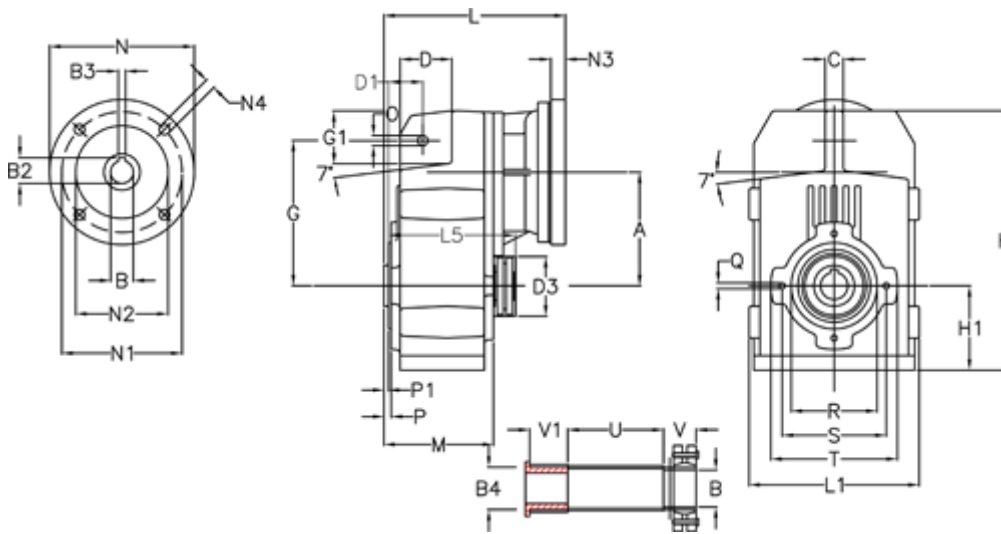

Article number: 29560506588940
 Description: Shaft mounted gear
 A513QF55-65,8-P100B5

Measures

A = 211.30	D1 = 65.0	I5 = 222.0	P1	= 4.5	V = 6
B = 55	d3 = 120	M = 163.0	Q	= M12x19	V1 = 5
B1 = 28	G = 278	N = 250	R	= 180	
B2 = 31.3	G1 = 105.5	N1 = 215	S	= 215	
B3 = 8	H = 479.0	N2 = 180	T	= 250	
B4 = 55	H1 = 144.0	N4 = M12x16	Tightening torque Nm adapter bushing = 6.0		
C = 20	L = 297.5	O = 22	Tightening torque Nm shrink disc = 12.0		
D = 93.5	L1 = 273	P = 8.5	U	= 91.0	